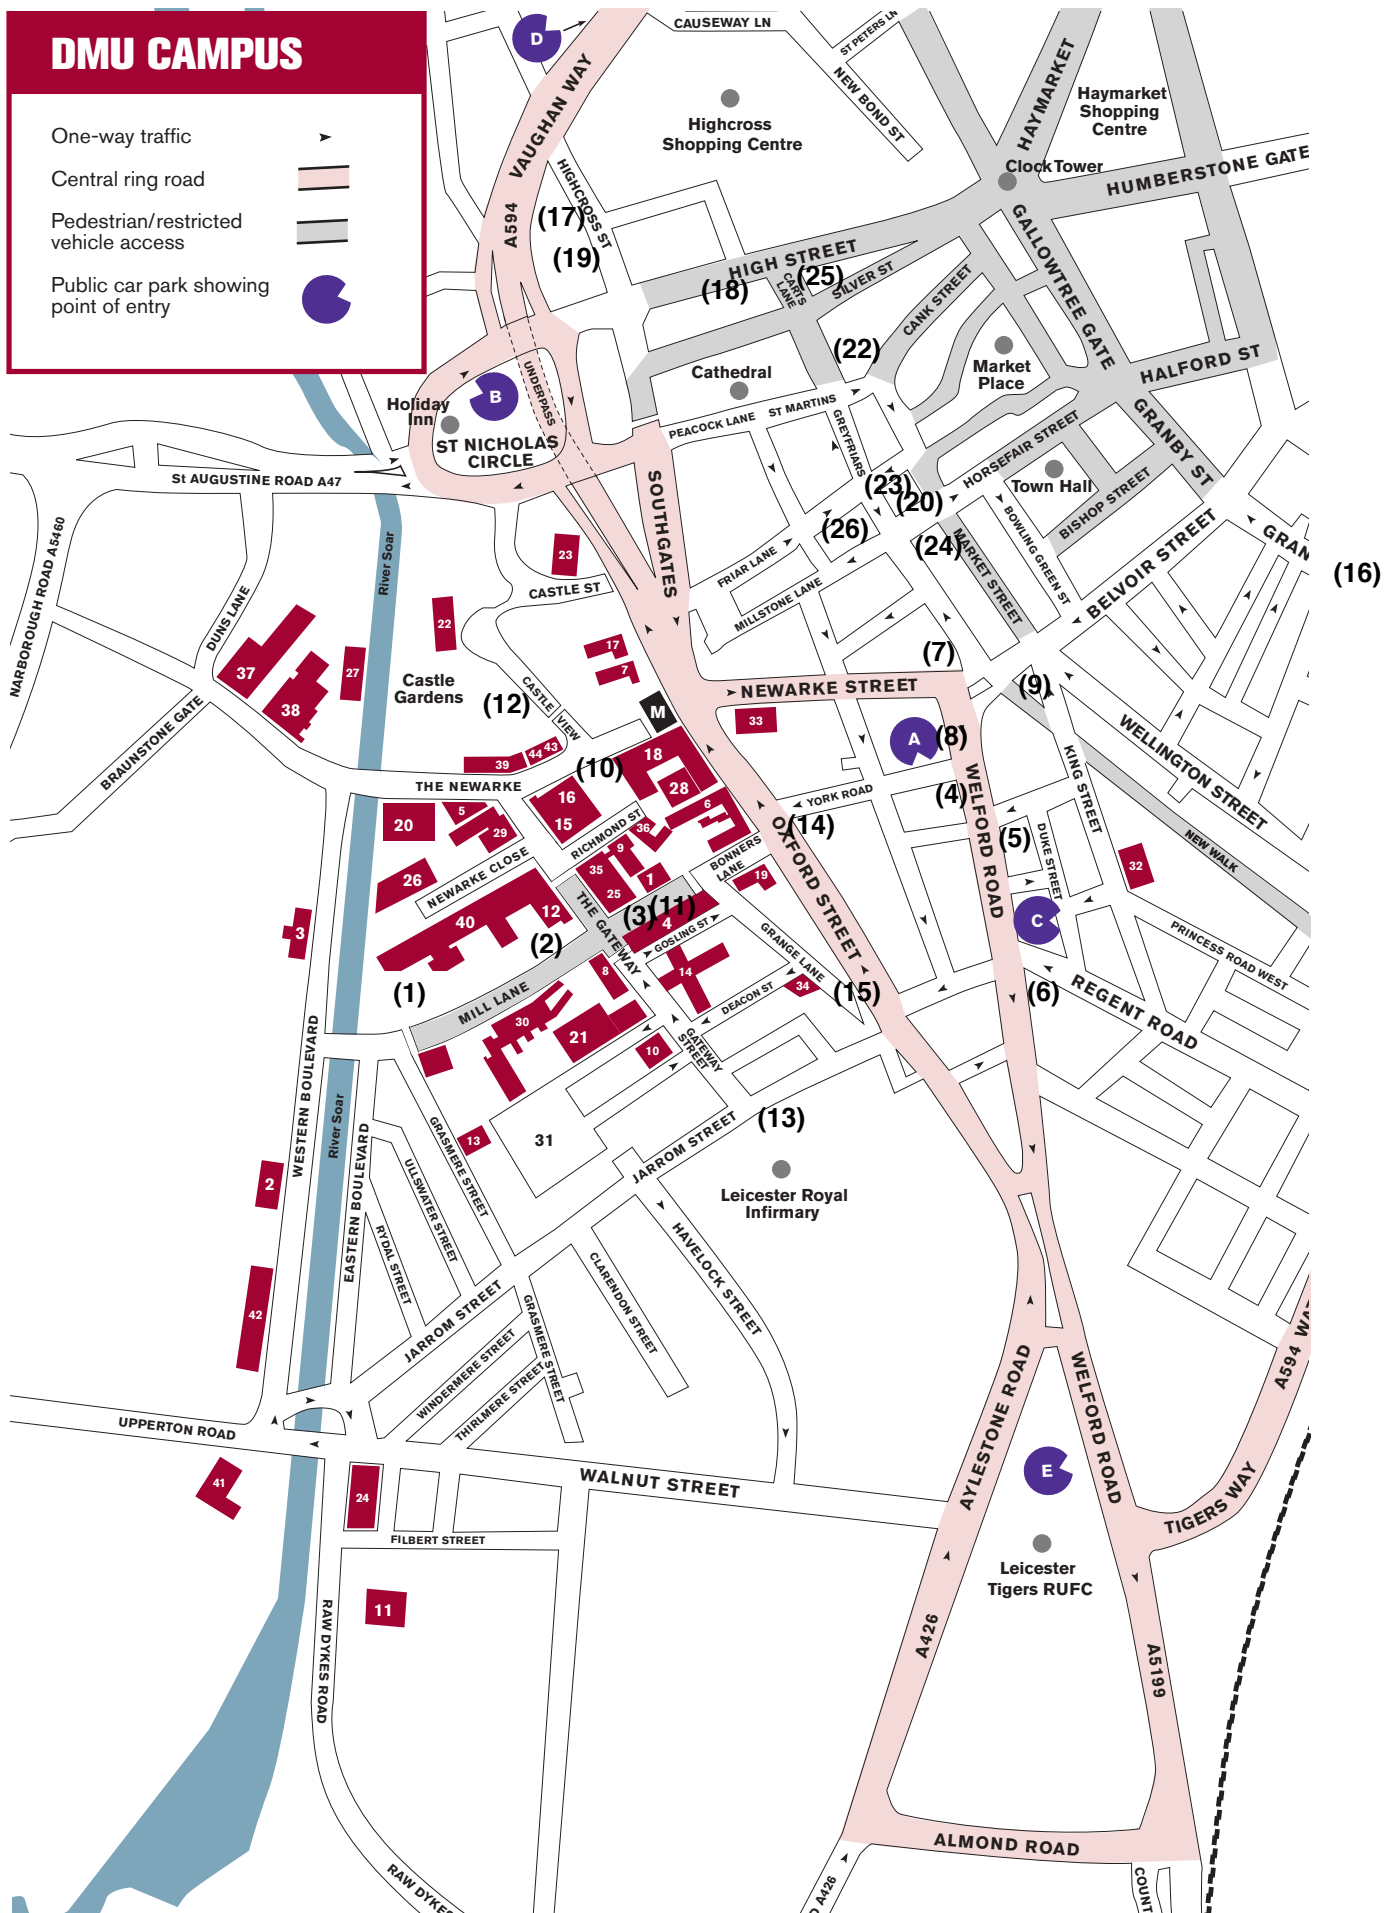

# DMU CAMPUS

One-way traffic

Central ring road

Pedestrian/restricted vehicle access

Public car park showing point of entry

✈ Manchester

✈ East Midlands

● Leicester

Birmingham ✈

✈ Luton

London ●

London Heathrow ✈

London Gatwick ✈